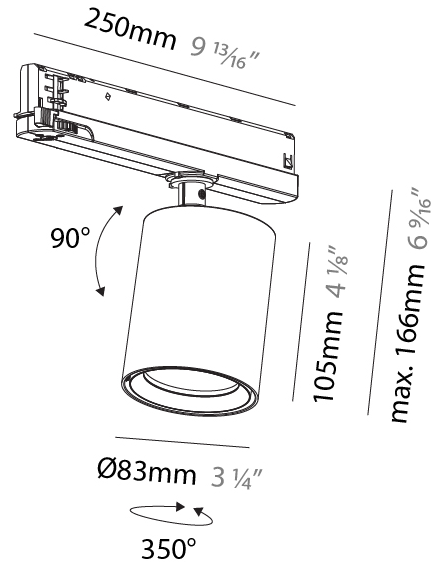

GENERAL

Series: Centriq
Subseries: Centriq In
Partner: Prolicht
Division: Architectural
Installation: Track
Product Type: Track System Line Voltage
Mounting Location: Ceiling
Light Distribution: Adjustable

PHYSICAL

Aperture Sizes - Downlights: 2"
Shape: Cylinder
Diameter (mm): 83
Diameter (in): 3 1/4
Length (mm): 250
Length (in): 9 13/16
Height (mm): 166
Height (in): 6 9/16
Weight (kg): 0.87
Fixture Finish: SSR / BKV / CWI / CRY / HAB / UFT / ITA / RUA / FTG / MYG / LOD / PUS / FRO / FUP / KIA / POP / BLS / SPG / MEY / GOH / CHC / COM / ABZ / JAG / OBR / MOS / ROR
Holder Finish: WHI / BLK
Accent Finish: SSR / BKV / CWI / CRY / HAB / LAG / UFT / ITA / RUA / RUR / MIC / FTG / MYG / TWT / LOD / PUS / FRO / FUP / KIA / POP / BLS / SPG / MEY / GOH / GUM / CHC / COM / ABZ / JAG
Fixture Material: Aluminum

ELECTRICAL

Lamp Type: LED (Zhaga Standard)
Input Wattage (W): 36.2
Total Output Wattage (W): 32.7
Dimming: Non-Dimmable / 0-10V Dimming
Driver Included: Yes
Driver Location: Integrated
Driver Type: Constant Current - 120Vac
Driver Class: Class 2
Input Voltage (V): 120

LED

Number of LEDs: 1
Color Temperature (°K): 2700 / 3000 / 3500 / 4000
Max. Delivered Lumen (lm): 2916 / 3037 / 3166 / 3320
Nominal Lumen (lm): 3471 / 3615 / 3769 / 3952
CRI: >90 CRI
Lamp Life (hrs): 50000

OPTICAL

Reflector°: 20 / 32 / 54
Adjustability: Rotational 350°; Tilt 90°

RATINGS AND CERTIFICATIONS

Certified By: CSA Certified to UL and CSA Standards
IP rating: IP20