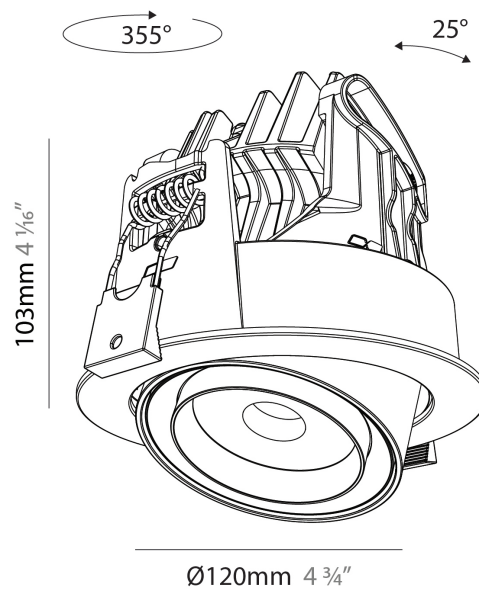

GENERAL

Series: Centriq
Subseries: Centriq Round Flex Adjustable
Partner: Prolicht
Division: Architectural
Installation: Recessed
Product Type: Downlight
Mounting Location: Ceiling
Light Distribution: Adjustable / Downlight

PHYSICAL

Aperture Sizes - Downlights: 2"
Shape: Cylinder
Diameter (mm): 120
Diameter (in): 4 ¾
Height (mm): 105
Height (in): 4 ⅙
Min. Recessing Depth (mm): 120
Min. Recessing Depth (in): 4 ¾
Weight (kg): 0.666
Fixture Finish: SSR / BKV / CWI / CRY / HAB / UFT / ITA / RUA / FTG / MYG / LOD / PUS / FRO / FUP / KIA / POP / BLS / SPG / MEY / GOH / CHC / COM / ABZ / JAG / OBR / MOS / ROR
Fixture Material: Aluminum
Cut-out Measurements: Dia. 112mm / 4 7/16"

ELECTRICAL

Lamp Type: LED (Zhaga Standard)
Input Wattage (W): 20.5
Total Output Wattage (W): 18.1
Dimming: Tri-Mode (Non-Dimming and Phase Dimming (120Vac only) and 0-10V Dimming)
Driver Included: No
Driver Location: Recessed Housing
Driver Type: Constant Current - Universal
Driver Class: Class 2
Housing: ENCP 3
Input Voltage (V): 120 - 277
Constant Current (MA): 500

LED

Color Temperature (°K): 2700 / 3000 / 3500 / 4000
Max. Delivered Lumen (lm): 1201 / 1294 / 1346 / 1373
Nominal Lumen (lm): 1668 / 1797 / 1869 / 1907
CRI: >90 CRI
Lamp Life (hrs): 50000

OPTICAL

Beam Angle: 18 / 30 / 46
Adjustability: Rotational 350° / Tilt 25°

RATINGS AND CERTIFICATIONS

Certified By: CSA Certified to UL and CSA Standards
IP rating: IP20