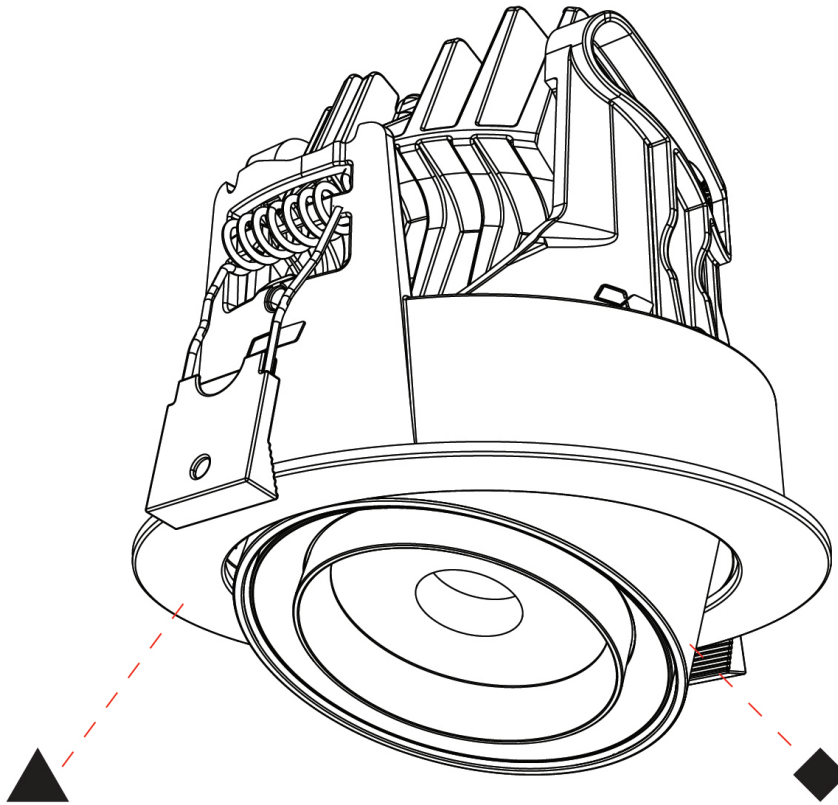

PROJECT	_____
TYPE	_____
SPECIFIER	_____
QUANTITY	_____
DATE	_____

CENTRIQ ROUND FLEX ADJUSTABLE RECESSED

A35981-

base number Finishes (Diamond) Finishes (Triangle) Beam Angle Options

- To build a product code in our configurator select the specify button on the base model # product page
- To build a manual product code on this datasheet choose from the options listed below in blue font and add the suffix to the base model #